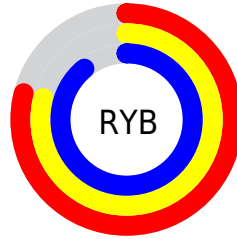

- Red (79%)
- Yellow (79%)
- Blue (89%)