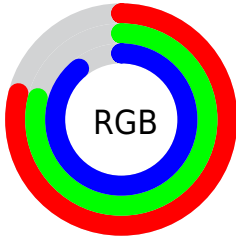

Distribution

- Red (79%)
- Green (79%)
- Blue (89%)