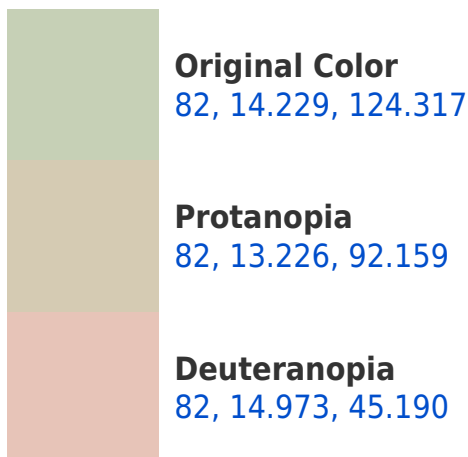

# Black Background

This preview shows how the CIELCh color 82, 14.229, 124.317 looks on a black background.

## Background

This preview shows how black text looks on a background with the CIELCh color 82, 14.229, 124.317.

This preview shows how white text looks on a background with the CIELCh color 82, 14.229, 124.317.

## Dichromacy

**Tritanopia**  
82, 8.506, 293.307

# Trichromacy

**Original Color**  
82, 14.229, 124.317

**Protanomaly**  
82, 13.194, 105.690

**Deuteranomaly**  
82, 11.576, 70.367

**Tritanomaly**  
82, 1.204, 225.951