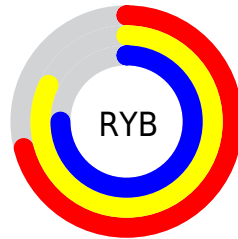

Red (71%)

Yellow (82%)

Blue (75%)