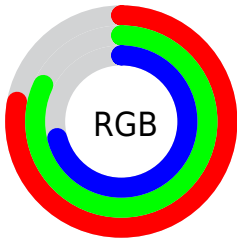

Distribution

Red (78%)

Green (82%)

Blue (71%)