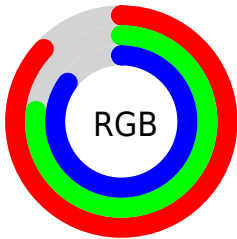

Distribution

- Red (87%)
- Green (77%)
- Blue (85%)