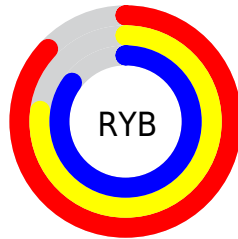

- Red (87%)
- Yellow (77%)
- Blue (85%)