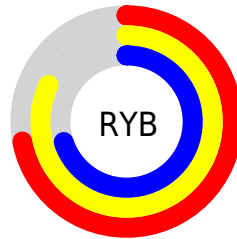

- Red (72%)
- Yellow (82%)
- Blue (70%)