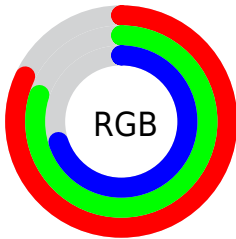

Distribution

- Red (82%)
- Green (80%)
- Blue (70%)