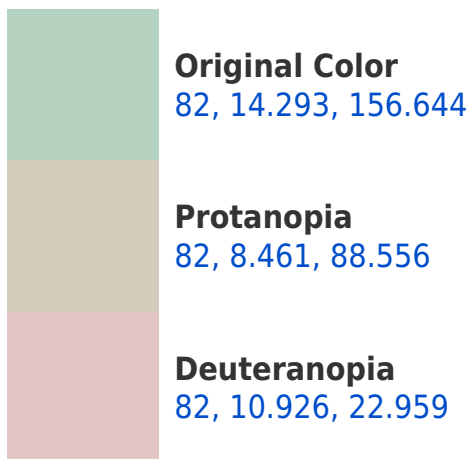

## Background

This preview shows how black text looks on a background with the CIELCh color 82, 14.293, 156.644.

This preview shows how white text looks on a background with the CIELCh color 82, 14.293, 156.644.

## Dichromacy

**Tritanopia**  
82, 10.977, 254.566

# Trichromacy

**Original Color**  
82, 14.293, 156.644

**Protanomaly**  
82, 8.752, 124.205

**Deuteranomaly**  
82, 4.730, 70.806

**Tritanomaly**  
82, 8.279, 213.791