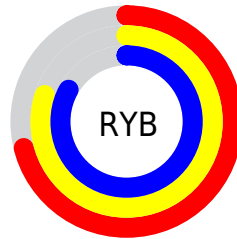

- Red (71%)
- Yellow (80%)
- Blue (83%)