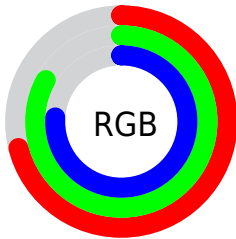

Distribution

- Red (71%)
- Green (83%)
- Blue (76%)