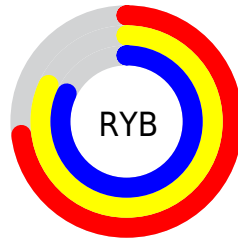

- Red (73%)
- Yellow (82%)
- Blue (82%)