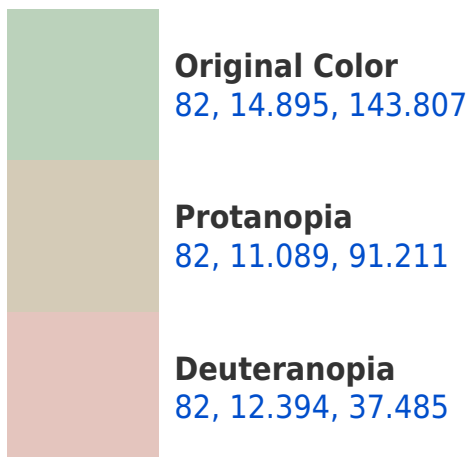

**CIELCh 82, 14.895, 143.807**

## **Background**

This preview shows how black text looks on a background with the CIELCh color 82, 14.895, 143.807.

This preview shows how white text looks on a background with the CIELCh color 82, 14.895, 143.807.

## Dichromacy

**Tritanopia**  
82, 9.361, 264.516

# Trichromacy

**Original Color**  
82, 14.895, 143.807

**Protanomaly**  
82, 11.658, 114.719

**Deuteranomaly**  
82, 8.010, 78.336

**Tritanomaly**  
82, 5.757, 209.723