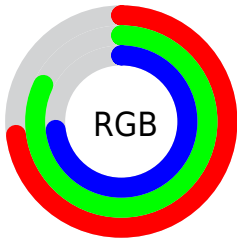

Distribution

- Red (73%)
- Green (82%)
- Blue (73%)