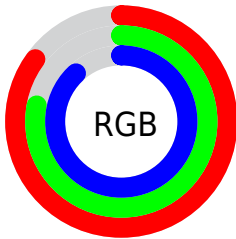

Distribution

- Red (85%)
- Green (78%)
- Blue (88%)