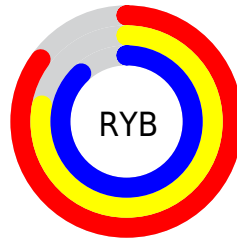

- Red (85%)
- Yellow (78%)
- Blue (88%)