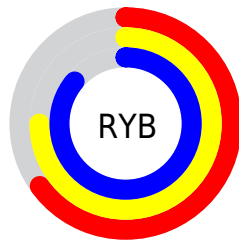

Red (65%)

Yellow (75%)

Blue (86%)