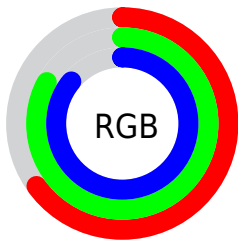

Distribution

Red (65%)

Green (83%)

Blue (86%)