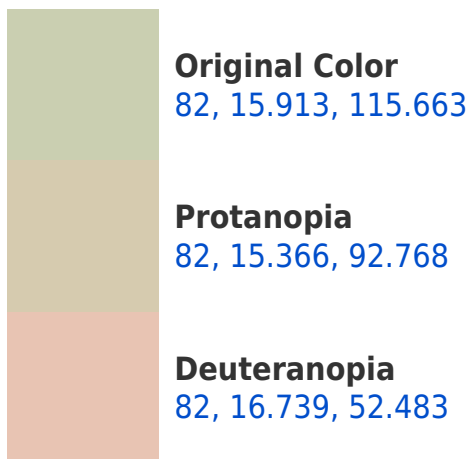

# Black Background

This preview shows how the CIELCh color 82, 15.913, 115.663 looks on a black background.

## **Background**

This preview shows how black text looks on a background with the CIELCh color 82, 15.913, 115.663.

This preview shows how white text looks on a background with the CIELCh color 82, 15.913, 115.663.

## Dichromacy

**Tritanopia**  
82, 8.886, 307.195

# Trichromacy

**Original Color**  
82, 15.913, 115.663

**Protanomaly**  
82, 14.933, 99.957

**Deuteranomaly**  
82, 14.212, 74.220

**Tritanomaly**  
82, 1.210, 44.887