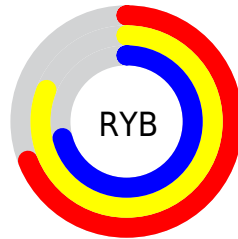

- Red (69%)
- Yellow (81%)
- Blue (71%)