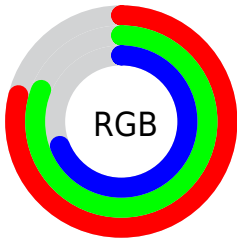

Distribution

- Red (79%)
- Green (81%)
- Blue (69%)