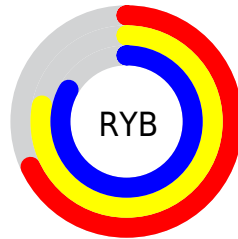

Red (68%)

Yellow (78%)

Blue (83%)