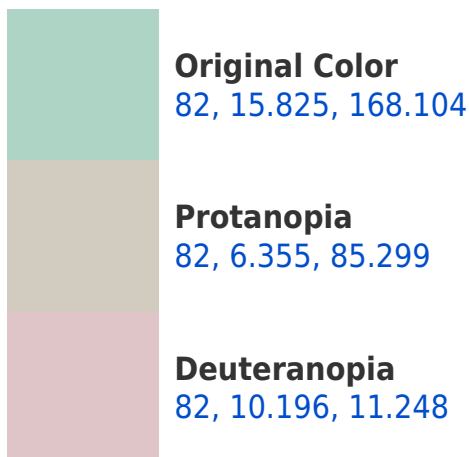

## Background

This preview shows how black text looks on a background with the CIELCh color 82, 15.825, 168.104.

This preview shows how white text looks on a background with the CIELCh color 82, 15.825, 168.104.

## Dichromacy

**Tritanopia**  
82, 13.100, 242.575

# Trichromacy

**Original Color**  
82, 15.825, 168.104

**Protanomaly**  
82, 7.186, 137.071

**Deuteranomaly**  
82, 2.369, 82.180

**Tritanomaly**  
82, 11.592, 211.934