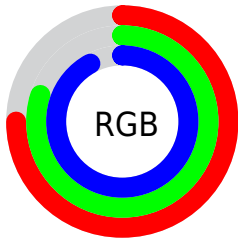

Distribution

Red (75%)

Green (80%)

Blue (92%)