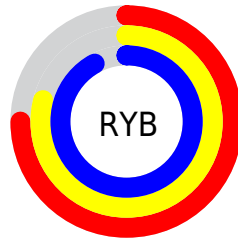

# Details

The CIELCh color  $82, 16.817, 277.736$  is a light color, and the websafe version is hex `CCCCFF`. A complement of this color would be  $89, 16.696, 92.958$ , and the grayscale version is  $82, 0.010, 296.813$ .

A 20% lighter version of the original color is  $100, 2.081, 199.592$ , and  $62, 16.680, 277.460$  is the 20% darker color. If you saturate the color by 10%, you get  $76, 26.293, 279.425$ , and if you desaturate by 10%, it is  $88, 7.551, 276.296$ .

# Distribution

Red (75%)

Green (80%)

Blue (92%)

Red (75%)

Yellow (79%)

Blue (92%)

Cyan (18%)