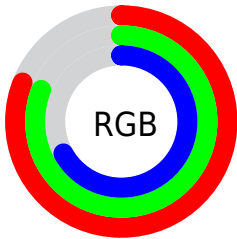

Distribution

Red (81%)

Green (81%)

Blue (67%)