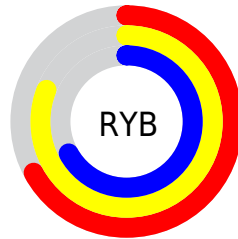

# Details

The CIELCh color **82, 18.410, 107.335** is a light color, and the websafe version is hex **CCCC99**. A complement of this color would be **71, 19.117, 291.010**, and the grayscale version is **81, 0.010, 296.813**.

A 20% lighter version of the original color is **99, 14.673, 109.069**, and **62, 18.332, 108.130** is the 20% darker color. If you saturate the color by 10%, you get **81, 28.881, 106.347**, and if you desaturate by 10%, it is **83, 7.838, 108.326**.

# Distribution

Red (81%)

Green (81%)

Blue (67%)

Red (67%)

Yellow (81%)

Blue (67%)

Cyan (0%)