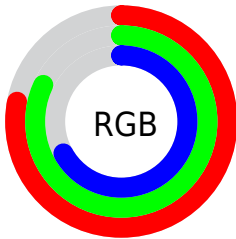

Distribution

- Red (78%)
- Green (82%)
- Blue (67%)