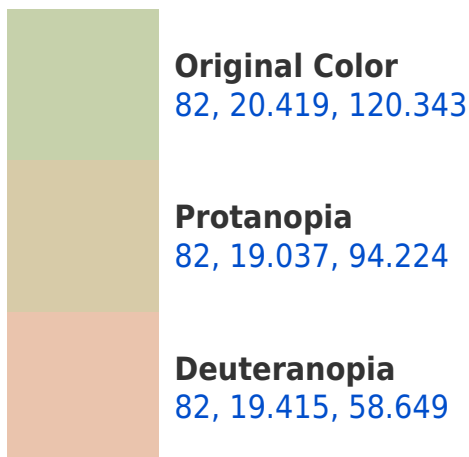

## White Background

This preview shows how the CIELCh color 82, 20.419, 120.343 looks on a white background.

## Background

This preview shows how black text looks on a background with the CIELCh color 82, 20.419, 120.343.

This preview shows how white text looks on a background with the CIELCh color 82, 20.419, 120.343.

## Dichromacy

**Tritanopia**  
82, 8.533, 295.680

# Trichromacy

**Original Color**  
82, 20.419, 120.343

**Protanomaly**  
82, 19.003, 103.788

**Deuteranomaly**  
82, 17.221, 81.782

**Tritanomaly**  
82, 1.747, 134.709