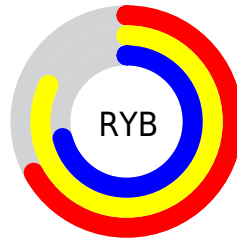

- Red (67%)
- Yellow (82%)
- Blue (71%)