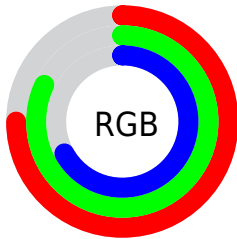

Distribution

- Red (75%)
- Green (82%)
- Blue (67%)