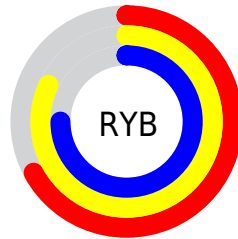

- Red (67%)
- Yellow (82%)
- Blue (75%)