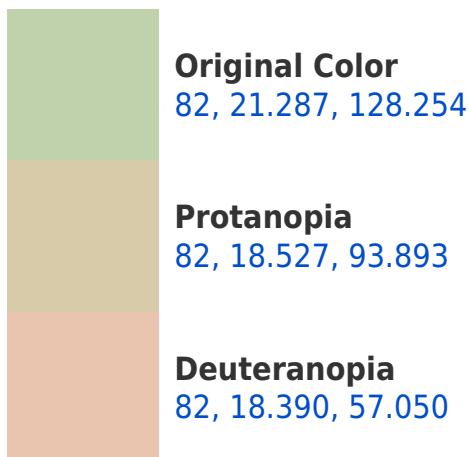

## White Background

This preview shows how the CIELCh color 82, 21.287, 128.254 looks on a white background.

## Background

This preview shows how black text looks on a background with the CIELCh color 82, 21.287, 128.254.

This preview shows how white text looks on a background with the CIELCh color 82, 21.287, 128.254.

## Dichromacy

**Tritanopia**  
82, 8.697, 276.964

# Trichromacy

**Original Color**  
82, 21.287, 128.254

**Protanomaly**  
82, 18.932, 108.493

**Deuteranomaly**  
82, 15.732, 84.034

**Tritanomaly**  
82, 3.967, 175.642