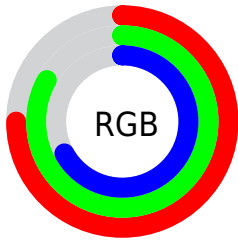

Distribution

- Red (75%)
- Green (83%)
- Blue (67%)