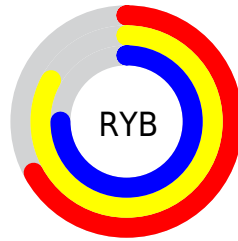

- Red (67%)
- Yellow (83%)
- Blue (75%)