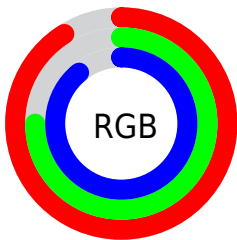

Distribution

- Red (91%)
- Green (75%)
- Blue (89%)