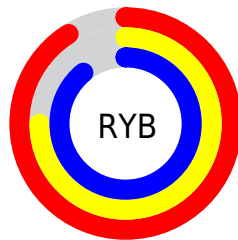

- Red (91%)
- Yellow (75%)
- Blue (89%)