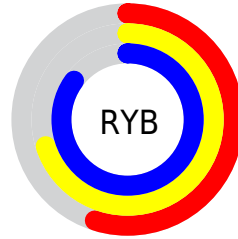

- Red (55%)
- Yellow (70%)
- Blue (85%)