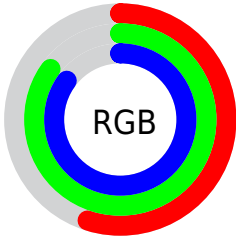

Distribution

- Red (55%)
- Green (85%)
- Blue (85%)