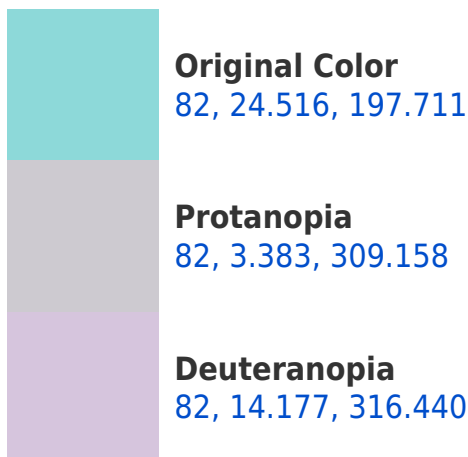

# Black Background

This preview shows how the CIELCh color 82, 24.516, 197.711 looks on a black background.

## Background

This preview shows how black text looks on a background with the CIELCh color 82, 24.516, 197.711.

This preview shows how white text looks on a background with the CIELCh color 82, 24.516, 197.711.

## Dichromacy

**Tritanopia**  
82, 23.380, 220.879

# Trichromacy

**Original Color**  
82, 24.516, 197.711

**Protanomaly**  
81, 8.941, 212.632

**Deuteranomaly**  
81, 10.198, 255.825

**Tritanomaly**  
82, 23.322, 212.504