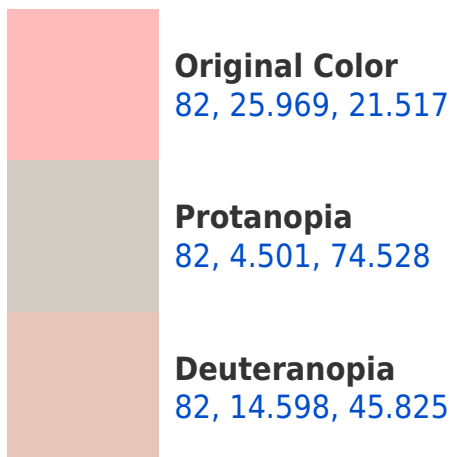

A 20% lighter version of the original color is **97, 4.267, 19.539**, and **62, 26.079, 20.958** is the 20% darker color. If you saturate the color by 10%, you get **76, 37.161, 22.818**, and if you desaturate by 10%, it is **89, 15.500, 20.522**.

87, 20.265, 259.479

52, 4.945, 198.970

70, 40.360, 196.400

24, 18.568, 196.398

Previews

White Background

This preview shows how the CIELCh color 82, 25.969, 21.517 looks on a white background.

Color Contrast Check

CIELCh 82, 25.969, 21.517

Background

This preview shows how black text looks on a background with the CIELCh color 82, 25.969, 21.517.

This preview shows how white text looks on a background with the CIELCh color 82, 25.969, 21.517.

Dichromacy

Tritanopia
82, 27.501, 5.200

Trichromacy

Original Color
82, 25.969, 21.517

Protanomaly
82, 11.181, 31.026

Deuteranomaly
82, 18.192, 32.352

Tritanomaly
82, 26.688, 11.523

Monochromacy