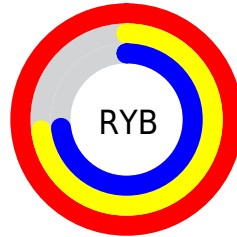

Details

The CIELCh color **82, 25.969, 21.517** is a light color, and the websafe version is hex **FFCCCC**. A complement of this color would be **95, 21.695, 198.086**, and the grayscale version is **83, 0.010, 296.813**.

A 20% lighter version of the original color is **97, 4.267, 19.539**, and **62, 26.079, 20.958** is the 20% darker color. If you saturate the color by 10%, you get **76, 37.161, 22.818**, and if you desaturate by 10%, it is **89, 15.500, 20.522**.

Distribution

Red (100%)

Green (73%)

Blue (73%)

Red (100%)

Yellow (73%)

Blue (73%)

Cyan (0%)