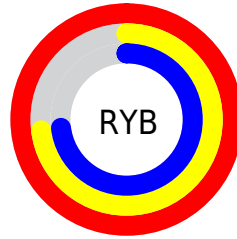

## Conversions Part 2

Format	Color
<a href="#">RYB</a>	<a href="#">254, 187, 187</a>
Decimal	<a href="#">16694203</a>
CIELab	<a href="#">82.00, 24.16, 9.52</a>
CIElCh	<a href="#">82, 25.969, 21.517</a>
Yxy	<a href="#">60.2982, 0.3697, 0.3292</a>
Android (android.graphics.Color)	<a href="#">4294884283</a> ( <a href="#">0xFFFEBBBB</a> )
YUV	<a href="#">207.0330, -9.8763, 41.1901</a>
Hunter-Lab	<a href="#">77.6519, 19.7745, 12.2355</a>

# Details

The CIELCh color **82, 25.969, 21.517** is a light color, and the websafe version is hex **FFCCCC**. A complement of this color would be **95, 21.695, 198.086**, and the grayscale version is **83, 0.010, 296.813**.

A 20% lighter version of the original color is **97, 4.267, 19.539**, and **62, 26.079, 20.958** is the 20% darker color. If you saturate the color by 10%, you get **76, 37.161, 22.818**, and if you desaturate by 10%, it is **89, 15.500, 20.522**.

# Distribution

Red (100%)

Green (73%)

Blue (73%)

Red (100%)

Yellow (73%)

Blue (73%)

Cyan (0%)