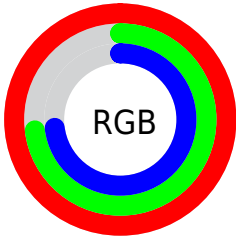

Distribution

Red (100%)

Green (73%)

Blue (73%)