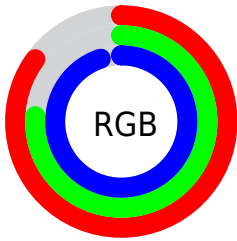

Distribution

- Red (85%)
- Green (76%)
- Blue (95%)