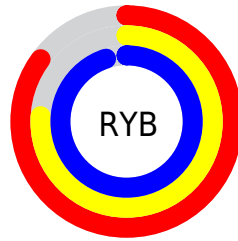

- Red (85%)
- Yellow (76%)
- Blue (95%)