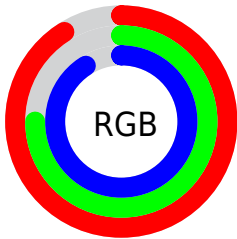

Distribution

- Red (91%)
- Green (75%)
- Blue (91%)