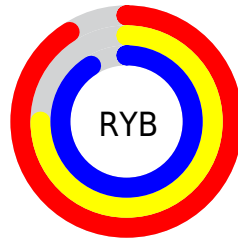

- Red (91%)
- Yellow (75%)
- Blue (91%)