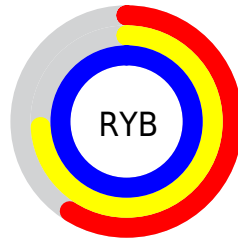

- Red (59%)
- Yellow (74%)
- Blue (100%)