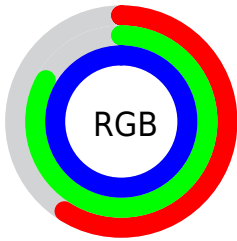

Distribution

- Red (59%)
- Green (83%)
- Blue (100%)