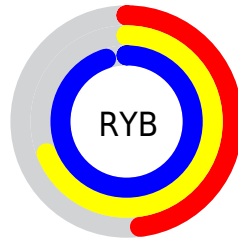

## Conversions Part 2

Format	Color
<a href="#">RYB</a>	<a href="#">122, 175, 242</a>
Decimal	<a href="#">8051186</a>
CIELab	<a href="#">82.00, -21.57, -20.94</a>
CIELCh	<a href="#">82, 30.064, 224.149</a>
Yxy	<a href="#">60.2982, 0.2419, 0.2978</a>
Android (android.graphics.Color)	<a href="#">4286241266 (0xFF7AD9F2)</a>
YUV	<a href="#">191.4450, 24.9236, -60.9033</a>
Hunter-Lab	<a href="#">77.6519, -23.3179, -16.8166</a>

# Details

The CIELCh color **82, 30.064, 224.149** is a light color, and the websafe version is hex **66CCFF**. A complement of this color would be **70, 43.749, 40.579**, and the grayscale version is **78, 0.009, 296.813**.

A 20% lighter version of the original color is **95, 23.704, 197.956**, and **62, 30.067, 224.272** is the 20% darker color. If you saturate the color by 10%, you get **80, 34.165, 225.800**, and if you desaturate by 10%, it is **84, 25.170, 222.894**.

# Distribution

- Red (48%)
- Green (85%)
- Blue (95%)

- Red (48%)
- Yellow (69%)
- Blue (95%)

- Cyan (50%)
- Magenta (10%)
- Yellow (0%)
- Black (5%)

- Cyan (52%)
- Magenta (15%)
- Yellow (5%)