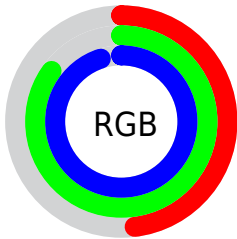

Distribution

- Red (48%)
- Green (85%)
- Blue (95%)