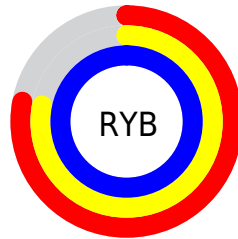

## Conversions Part 2

<b>Format</b>	<b>Color</b>
<b>R<sub>YB</sub></b>	199, 199, 255
Decimal	13092863
CIE <sub>Lab</sub>	82.00, 11.49, -27.42
CIE <sub>LCh</sub>	82, 29.733, 292.730
Yxy	60.2982, 0.2755, 0.2674
Android (android.graphics.Color)	4291282943 (0xFFC7C7FF)
YUV	205.3840, 24.4607, -5.5988
Hunter-Lab	77.6519, 6.8967, -24.3579

# Details

The CIELCh color `82, 29.733, 292.730` is a light color, and the websafe version is hex `CCCCFF`. A complement of this color would be `99, 28.164, 108.038`, and the grayscale version is `83, 0.010, 296.813`.

A 20% lighter version of the original color is `100, 0.012, 296.813`, and `62, 29.788, 292.733` is the 20% darker color. If you saturate the color by 10%, you get `74, 44.130, 294.227`, and if you desaturate by 10%, it is `90, 15.789, 291.449`.

# Distribution

- Red (78%)
- Green (78%)
- Blue (100%)

- Red (78%)
- Yellow (78%)
- Blue (100%)

- Cyan (22%)
- Magenta (22%)
- Yellow (0%)
- Black (0%)

- Cyan (22%)
- Magenta (22%)
- Yellow (0%)