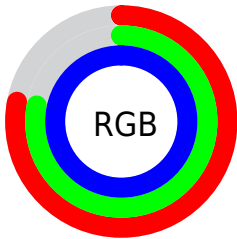

## Conversions Part 2

<b>Format</b>	<b>Color</b>
<b>R<sub>YB</sub></b>	199, 199, 255
Decimal	13092863
CIE <sub>Lab</sub>	82.00, 11.49, -27.42
CIE <sub>LCh</sub>	82, 29.733, 292.730
Yxy	60.2982, 0.2755, 0.2674
Android (android.graphics.Color)	4291282943 (0xFFC7C7FF)
YUV	205.3840, 24.4607, -5.5988
Hunter-Lab	77.6519, 6.8967, -24.3579

# Details

The CIELCh color `82, 29.733, 292.730` is a light color, and the websafe version is hex `CCCCFF`. A complement of this color would be `99, 28.164, 108.038`, and the grayscale version is `83, 0.010, 296.813`.

A 20% lighter version of the original color is `100, 0.012, 296.813`, and `62, 29.788, 292.733` is the 20% darker color. If you saturate the color by 10%, you get `74, 44.130, 294.227`, and if you desaturate by 10%, it is `90, 15.789, 291.449`.

# Distribution

- Red (78%)
- Green (78%)
- Blue (100%)

- Red (78%)
- Yellow (78%)
- Blue (100%)

- Cyan (22%)
- Magenta (22%)
- Yellow (0%)
- Black (0%)

- Cyan (22%)
- Magenta (22%)
- Yellow (0%)