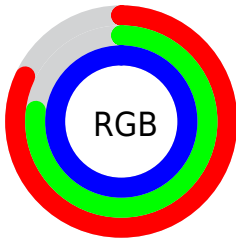

Distribution

- Red (82%)
- Green (77%)
- Blue (100%)