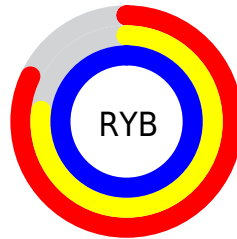

- Red (82%)
- Yellow (77%)
- Blue (100%)