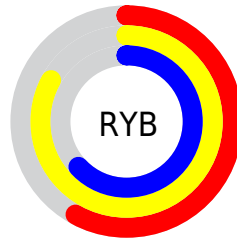

- Red (58%)
- Yellow (83%)
- Blue (63%)