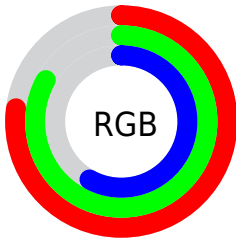

Distribution

- Red (77%)
- Green (83%)
- Blue (58%)