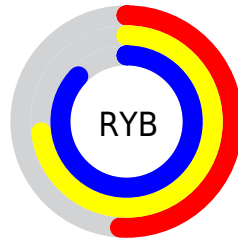

- Red (51%)
- Yellow (73%)
- Blue (87%)