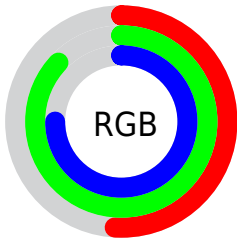

Distribution

- Red (51%)
- Green (87%)
- Blue (75%)