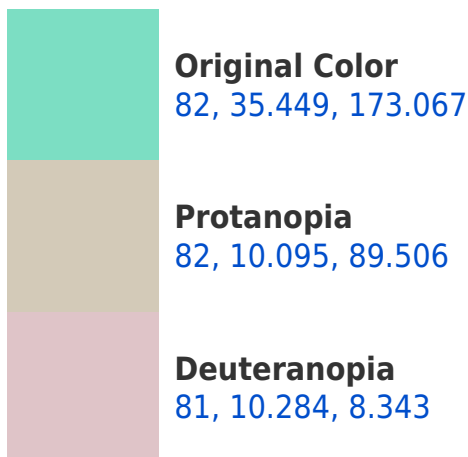

# Black Background

This preview shows how the CIELCh color 82, 35.449, 173.067 looks on a black background.

## **Background**

This preview shows how black text looks on a background with the CIELCh color 82, 35.449, 173.067.

This preview shows how white text looks on a background with the CIELCh color 82, 35.449, 173.067.

## Dichromacy

**Tritanopia**  
82, 26.376, 219.234

# Trichromacy

**Original Color**  
82, 35.449, 173.067

**Protanomaly**  
81, 15.720, 153.266

**Deuteranomaly**  
81, 7.544, 169.378

**Tritanomaly**  
82, 27.532, 199.751