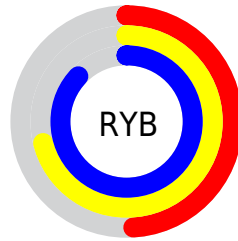

- Red (49%)
- Yellow (71%)
- Blue (87%)