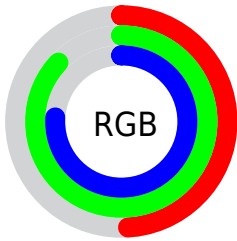

Distribution

- Red (49%)
- Green (87%)
- Blue (76%)