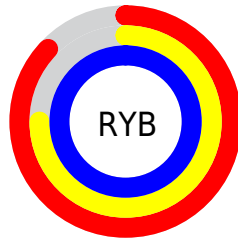

- Red (87%)
- Yellow (75%)
- Blue (100%)