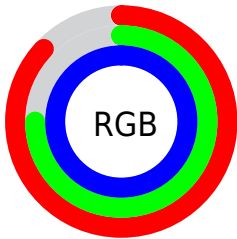

Distribution

- Red (87%)
- Green (75%)
- Blue (100%)