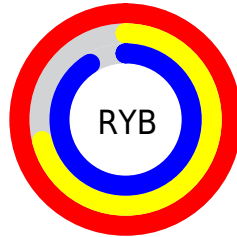

- Red (100%)
- Yellow (71%)
- Blue (91%)