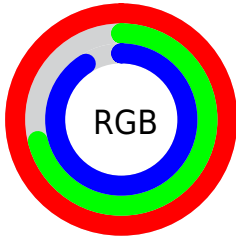

Distribution

- Red (100%)
- Green (71%)
- Blue (91%)