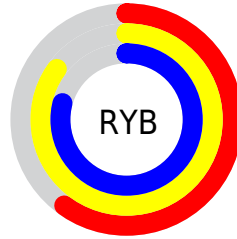

- Red (60%)
- Yellow (85%)
- Blue (79%)