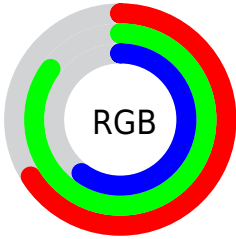

Distribution

- Red (66%)
- Green (85%)
- Blue (60%)