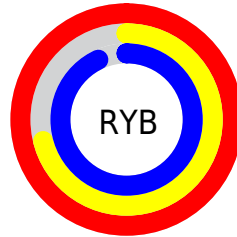

## Conversions Part 2

<b>Format</b>	<b>Color</b>
<a href="#">RYB</a>	<a href="#">254, 182, 236</a>
Decimal	<a href="#">16692972</a>
CIELab	<a href="#">82.00, 34.27, -16.51</a>
CIELCh	<a href="#">82, 38.044, 334.279</a>
Yxy	<a href="#">60.2982, 0.3299, 0.2746</a>
Android (android.graphics.Color)	<a href="#">4294883052 (0xFFFE6EC)</a>
YUV	<a href="#">209.6840, 12.9738, 38.8651</a>
Hunter-Lab	<a href="#">77.6519, 30.5938, -11.9514</a>

# Details

The CIELCh color **82, 38.044, 334.279** is a light color, and the websafe version is hex **FFCCFF**. A complement of this color would be **94, 37.777, 150.115**, and the grayscale version is **84, 0.010, 296.813**.

A 20% lighter version of the original color is **96, 9.976, 324.758**, and **62, 38.020, 334.127** is the 20% darker color. If you saturate the color by 10%, you get **76, 51.151, 335.040**, and if you desaturate by 10%, it is **88, 24.609, 333.555**.

# Distribution

Red (100%)

Green (71%)

Blue (93%)

Red (100%)

Yellow (71%)

Blue (93%)

Cyan (0%)