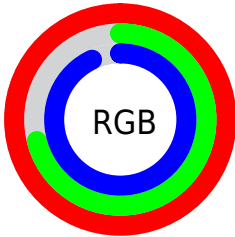

Distribution

Red (100%)

Green (71%)

Blue (93%)