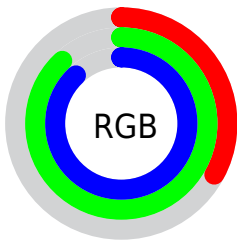

Distribution

- Red (33%)
- Green (88%)
- Blue (88%)