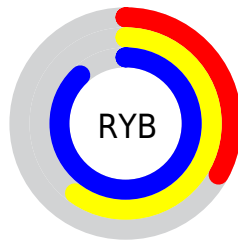

- Red (33%)
- Yellow (60%)
- Blue (88%)