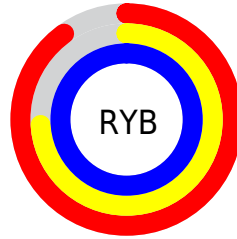

## Conversions Part 2

<b>Format</b>	<b>Color</b>
R <sub>Y</sub> B	229, 189, 255
Decimal	15056383
CIE Lab	82.00, 26.06, -27.15
CIE LCh	82, 37.636, 313.826
Yxy	60.2982, 0.2962, 0.2604
Android (android.graphics.Color)	4293246463 (0xFFE5BDF5)
YUV	208.4840, 22.9324, 17.9925
Hunter-Lab	77.6519, 21.7726, -24.0319

# Details

The CIELCh color **82, 37.636, 313.826** is a light color, and the websafe version is hex **FFCCFF**. A complement of this color would be **96, 36.605, 131.521**, and the grayscale version is **84, 0.010, 296.813**.

A 20% lighter version of the original color is **98, 6.227, 324.609**, and **62, 37.835, 313.989** is the 20% darker color. If you saturate the color by 10%, you get **75, 52.562, 314.305**, and if you desaturate by 10%, it is **89, 22.827, 313.374**.

# Distribution

- Red (90%)
- Green (74%)
- Blue (100%)

- Red (90%)
- Yellow (74%)
- Blue (100%)

- Cyan (10%)
- Magenta (26%)
- Yellow (0%)
- Black (0%)

- Cyan (10%)
- Magenta (26%)
- Yellow (0%)