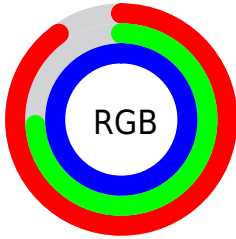

Distribution

- Red (90%)
- Green (74%)
- Blue (100%)