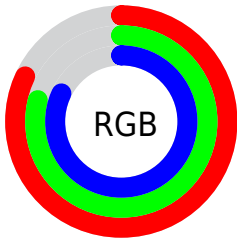

Distribution

- Red (82%)
- Green (79%)
- Blue (82%)