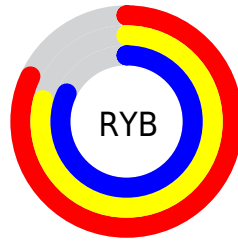

- Red (82%)
- Yellow (79%)
- Blue (82%)