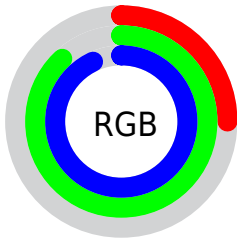

Distribution

- Red (25%)
- Green (88%)
- Blue (93%)