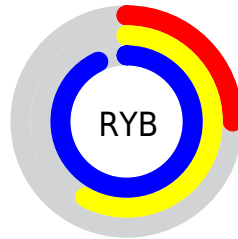

- Red (25%)
- Yellow (58%)
- Blue (93%)