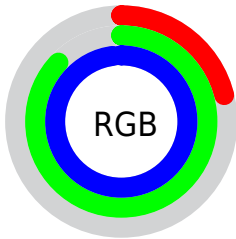

Distribution

- Red (21%)
- Green (87%)
- Blue (98%)