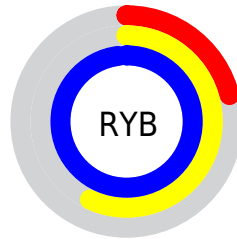

## Conversions Part 2

Format	Color
R <sub>YB</sub>	54, 145, 250
Decimal	3596282
CIE Lab	82.00, -32.62, -25.11
CIE LCh	82, 41.171, 217.590
Yxy	60.2982, 0.2199, 0.2944
Android (android.graphics.Color)	4281786362 (0xFF36DFFA)
YUV	175.5470, 36.7053, -106.5967
Hunter-Lab	77.6519, -32.3750, -21.6137

# Details

The CIELCh color **82, 41.171, 217.590** is a light color, and the websafe version is hex **00CCFF**. The color can be described as light washed cyan. A complement of this color would be **58, 81.042, 39.031**, and the grayscale version is **71, 0.009, 296.813**.

A 20% lighter version of the original color is **93, 36.016, 197.208**, and **63, 35.486, 221.472** is the 20% darker color. If you saturate the color by 10%, you get **81, 42.463, 219.645**, and if you desaturate by 10%, it is **83, 38.910, 215.980**.

# Distribution

- Red (21%)
- Green (87%)
- Blue (98%)

- Red (21%)
- Yellow (57%)
- Blue (98%)

- Cyan (79%)
- Magenta (11%)
- Yellow (0%)
- Black (2%)

- Cyan (79%)
- Magenta (13%)
- Yellow (2%)