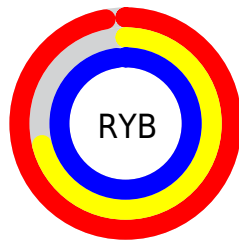

## Conversions Part 2

<b>Format</b>	<b>Color</b>
R <sub>Y</sub> B	247, 182, 249
Decimal	16234233
CIE <sub>Lab</sub>	82.00, 34.30, -23.96
CIE <sub>LCh</sub>	82, 41.844, 325.063
Y <sub>xy</sub>	60.2982, 0.3143, 0.2616
Android (android.graphics.Color)	4294424313 (0xFFFF7B6F9)
YUV	209.0730, 19.6840, 33.2620
Hunter-Lab	77.6519, 30.6249, -20.2694

# Details

The CIELCh color  $82, 41.844, 325.063$  is a light color, and the websafe version is hex `FFCCFF`. A complement of this color would be  $92, 41.773, 141.878$ , and the grayscale version is  $84, 0.010, 296.813$ .

A 20% lighter version of the original color is  $96, 10.602, 324.781$ , and  $62, 41.860, 325.324$  is the 20% darker color. If you saturate the color by 10%, you get  $77, 57.100, 325.567$ , and if you desaturate by 10%, it is  $88, 26.248, 324.534$ .

# Distribution

Red (97%)

Green (71%)

Blue (98%)

Red (97%)

Yellow (71%)

Blue (98%)

Cyan (1%)