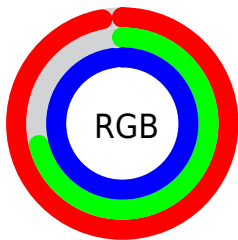

Distribution

Red (97%)

Green (71%)

Blue (98%)