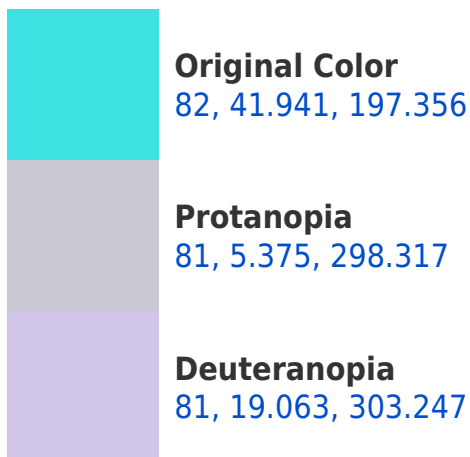

# Black Background

This preview shows how the CIELCh color 82, 41.941, 197.356 looks on a black background.

## Background

This preview shows how black text looks on a background with the CIELCh color 82, 41.941, 197.356.

This preview shows how white text looks on a background with the CIELCh color 82, 41.941, 197.356.

## Dichromacy

**Tritanopia**  
82, 39.302, 211.179

# Trichromacy

**Original Color**  
82, 41.941, 197.356

**Protanomaly**  
81, 19.572, 207.533

**Deuteranomaly**  
80, 20.505, 235.361

**Tritanomaly**  
82, 40.109, 206.066