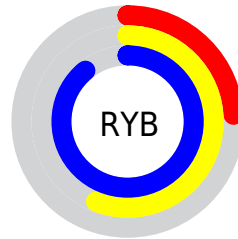

## Conversions Part 2

Format	Color
<a href="#">RYB</a>	<a href="#">60, 143, 226</a>
Decimal	<a href="#">3989986</a>
CIELab	<a href="#">82.00, -40.03, -12.51</a>
CIELCh	<a href="#">82, 41.941, 197.356</a>
Yxy	<a href="#">60.2982, 0.2309, 0.3274</a>
Android (android.graphics.Color)	<a href="#">4282180066 (0xFF3CE1E2)</a>
YUV	<a href="#">175.7790, 24.7590, -101.5382</a>
Hunter-Lab	<a href="#">77.6519, -38.1653, -7.7539</a>

# Details

The CIELCh color **82, 41.941, 197.356** is a light color, and the websafe version is hex **33CCCC**. The color can be described as light washed cyan. A complement of this color would be **52, 74.051, 31.962**, and the grayscale version is **72, 0.009, 296.813**.

A 20% lighter version of the original color is **93, 35.800, 197.221**, and **63, 36.536, 198.204** is the 20% darker color. If you saturate the color by 10%, you get **82, 43.929, 197.291**, and if you desaturate by 10%, it is **83, 38.956, 197.493**.

# Distribution

Red (24%)

Green (88%)

Blue (89%)

Red (24%)

Yellow (56%)

Blue (89%)

Cyan (73%)