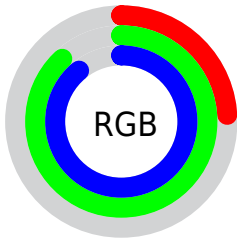

Distribution

Red (24%)

Green (88%)

Blue (89%)