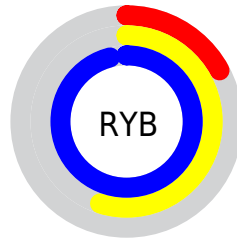

- Red (17%)
- Yellow (55%)
- Blue (96%)