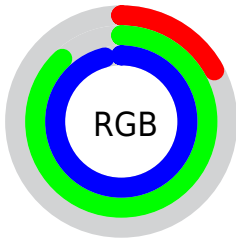

Distribution

- Red (17%)
- Green (88%)
- Blue (96%)