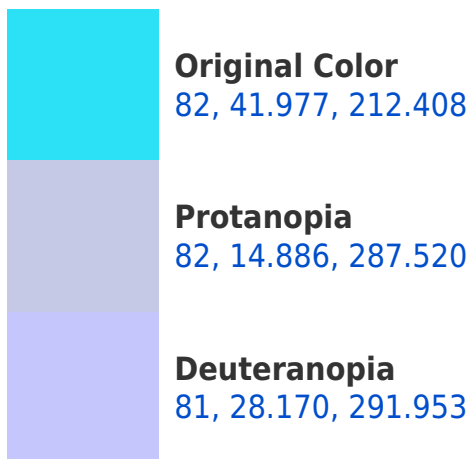

# Black Background

This preview shows how the CIELCh color 82, 41.977, 212.408 looks on a black background.

## Background

This preview shows how black text looks on a background with the CIELCh color 82, 41.977, 212.408.

This preview shows how white text looks on a background with the CIELCh color 82, 41.977, 212.408.

## Dichromacy

**Tritanopia**  
82, 42.222, 210.003

# Trichromacy

**Original Color**  
82, 41.977, 212.408

**Protanomaly**  
80, 24.365, 233.101

**Deuteranomaly**  
80, 28.994, 249.432

**Tritanomaly**  
82, 42.134, 210.801