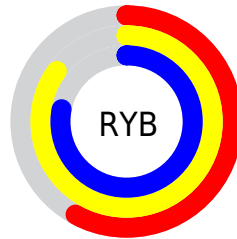

# Details

The CIELCh color **82, 42.058, 135.126** is a light color, and the websafe version is hex **99CC99**. A complement of this color would be **68, 42.955, 318.153**, and the grayscale version is **79, 0.010, 296.813**.

A 20% lighter version of the original color is **97, 30.017, 131.908**, and **62, 41.905, 135.069** is the 20% darker color. If you saturate the color by 10%, you get **81, 54.651, 134.537**, and if you desaturate by 10%, it is **83, 29.186, 135.687**.

# Distribution

Red (65%)

Green (85%)

Blue (58%)

Red (58%)

Yellow (85%)

Blue (78%)

Cyan (24%)