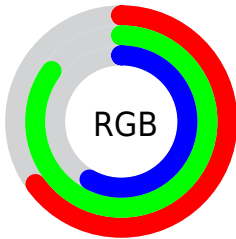

Distribution

Red (65%)

Green (85%)

Blue (58%)