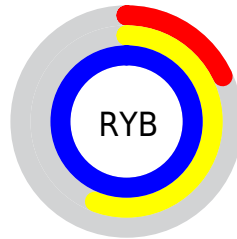

## Conversions Part 2

<b>Format</b>	<b>Color</b>
<b>RYB</b>	47, 142, 255
Decimal	3137279
CIELab	82.00, -31.26, -28.12
CIELCh	82, 42.046, 221.968
Yxy	60.2982, 0.2167, 0.2871
Android (android.graphics.Color)	4281327359 (0xFF2FDEFF)
YUV	173.4370, 40.2106, -110.8852
Hunter-Lab	77.6519, -31.2863, -25.1941

# Details

The CIELCh color **82, 42.046, 221.968** is a light color, and the websafe version is hex **00CCFF**. The color can be described as light washed cyan. A complement of this color would be **59, 85.182, 40.447**, and the grayscale version is **71, 0.009, 296.813**.

A 20% lighter version of the original color is **93, 36.655, 197.170**, and **63, 35.987, 227.345** is the 20% darker color. If you saturate the color by 10%, you get **81, 43.124, 224.237**, and if you desaturate by 10%, it is **84, 39.984, 219.606**.

# Distribution

- Red (18%)
- Green (87%)
- Blue (100%)

- Red (18%)
- Yellow (56%)
- Blue (100%)

- Cyan (82%)
- Magenta (13%)
- Yellow (0%)
- Black (0%)

- Cyan (82%)
- Magenta (13%)
- Yellow (0%)