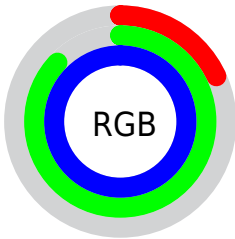

Distribution

- Red (18%)
- Green (87%)
- Blue (100%)