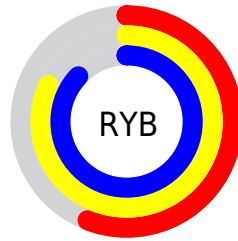

- Red (56%)
- Yellow (82%)
- Blue (87%)