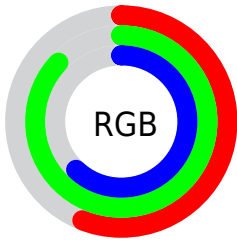

Distribution

- Red (56%)
- Green (87%)
- Blue (62%)