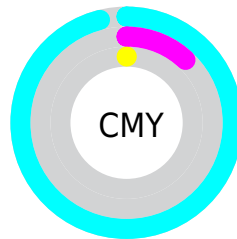

A 20% lighter version of the original color is **93, 38.875, 197.039**, and **63, 35.995, 226.242** is the 20% darker color. If you saturate the color by 10%, you get **82, 43.810, 220.814**, and if you desaturate by 10%, it is **83, 43.047, 217.522**.

# Distribution

- Red (4%)
- Green (87%)
- Blue (100%)

- Red (4%)
- Yellow (49%)
- Blue (100%)

- Cyan (96%)
- Magenta (12%)
- Yellow (0%)
- Black (0%)

- Cyan (96%)
- Magenta (12%)
- Yellow (0%)

# Brightness & Saturation Gradients

These gradients show how the CIELCh color 82, 43.725, 220.057 changes by changing the brightness by 10 percent. The first figure shows a shift by +10% for each color and the second figure -10%.