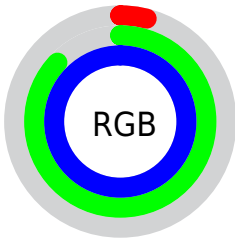

Distribution

- Red (4%)
- Green (87%)
- Blue (100%)