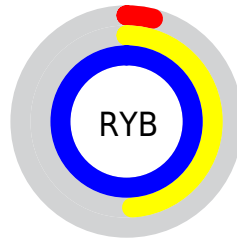

- Red (4%)
- Yellow (49%)
- Blue (100%)