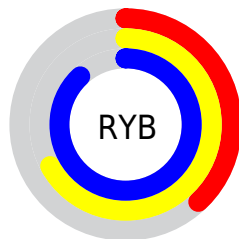

- Red (38%)
- Yellow (67%)
- Blue (88%)