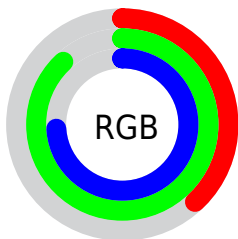

Distribution

- Red (38%)
- Green (88%)
- Blue (74%)