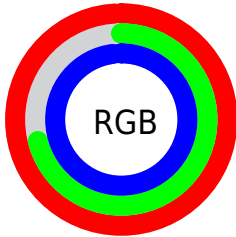

Distribution

- Red (99%)
- Green (71%)
- Blue (98%)