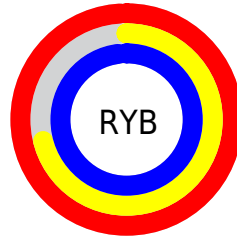

## Conversions Part 2

Format	Color
R <sub>Y</sub> B	252, 180, 251
Decimal	16561403
CIE Lab	82.00, 37.30, -24.79
CIE LCh	82, 44.788, 326.386
Yxy	60.2982, 0.3168, 0.2586
Android (android.graphics.Color)	4294751483 (0xFFFCB4FB)
YUV	209.6220, 20.3994, 37.1655
Hunter-Lab	77.6519, 33.9233, -21.2384

# Details

The CIELCh color  $82, 44.788, 326.386$  is a light color, and the websafe version is hex  $\text{FFCCFF}$ . A complement of this color would be  $93, 44.785, 142.808$ , and the grayscale version is  $84, 0.010, 296.813$ .

# Distribution

- Red (99%)
- Green (71%)
- Blue (98%)

- Red (99%)
- Yellow (71%)
- Blue (98%)

- Cyan (0%)
- Magenta (29%)
- Yellow (0%)
- Black (1%)

- Cyan (1%)
- Magenta (29%)
- Yellow (2%)