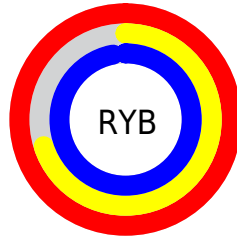

- Red (100%)
- Yellow (70%)
- Blue (97%)