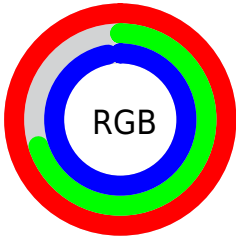

Distribution

- Red (100%)
- Green (70%)
- Blue (97%)