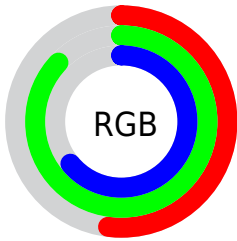

Distribution

- Red (52%)
- Green (87%)
- Blue (64%)