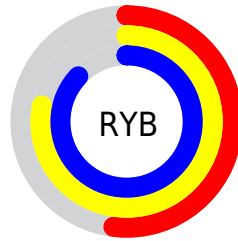

- Red (52%)
- Yellow (78%)
- Blue (87%)