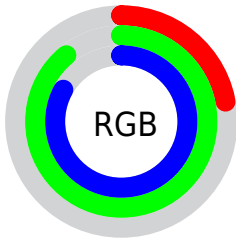

Distribution

- Red (22%)
- Green (89%)
- Blue (83%)