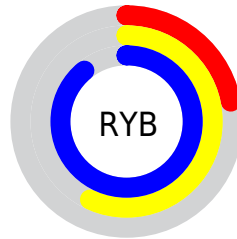

- Red (22%)
- Yellow (57%)
- Blue (89%)