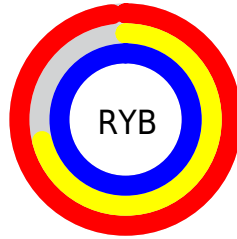

## Conversions Part 2

<b>Format</b>	<b>Color</b>
R <sub>Y</sub> B	251, 180, 254
Decimal	16495870
CIE Lab	82.00, 37.53, -26.40
CIE LCh	82, 45.885, 324.871
Yxy	60.2982, 0.3138, 0.2557
Android (android.graphics.Color)	4294685950 (0xFFFBB4FE)
YUV	209.6650, 21.8572, 36.2508
Hunter-Lab	77.6519, 34.1767, -23.1369

# Details

The CIELCh color  $82, 45.885, 324.871$  is a light color, and the websafe version is hex `FFCCFF`. A complement of this color would be  $94, 45.784, 141.430$ , and the grayscale version is  $84, 0.010, 296.813$ .

# Distribution

- Red (98%)
- Green (71%)
- Blue (100%)

- Red (98%)
- Yellow (71%)
- Blue (100%)

- Cyan (1%)
- Magenta (29%)
- Yellow (0%)
- Black (0%)

- Cyan (2%)
- Magenta (29%)
- Yellow (0%)