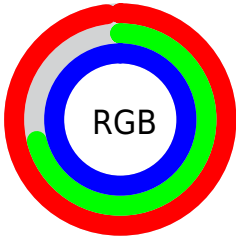

Distribution

- Red (98%)
- Green (71%)
- Blue (100%)